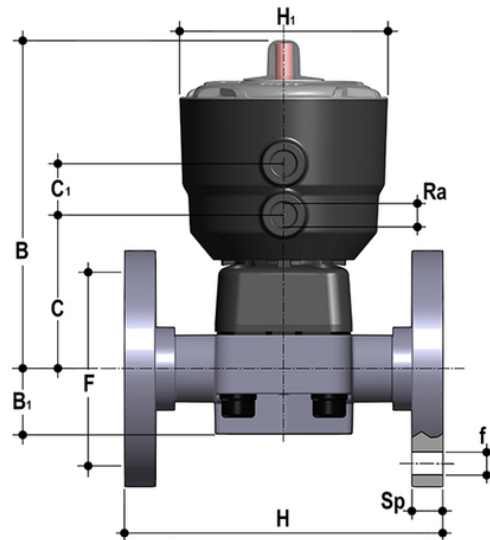

# DKOV/CP NC – pneumatically actuated 2-way diaphragm valve PN 10 DN 15:65

Pneumatically actuated diaphragm valve with flanged monolithic body, drilled PN10/16. Face to face according to EN 558-1. Normally Closed function.

# DKOV/CP NC - pneumatically actuated 2-way diaphragm valve PN 10 DN 15:65