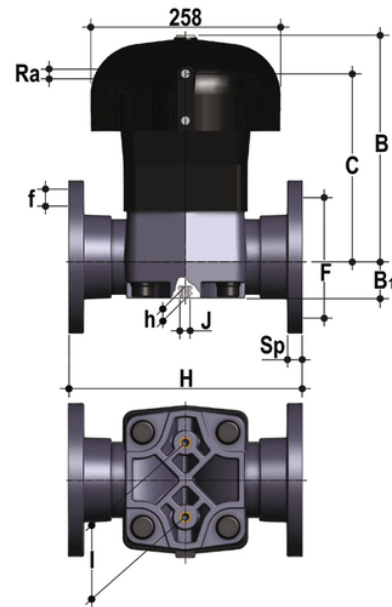

# VMOM/CP NO – pneumatically actuated diaphragm valve DN 80:100

Pneumatically actuated diaphragm valve with DIN 2501 - EN 1092 flanged monolithic body. Face to face accordign to EN 558-1, Normally Open.