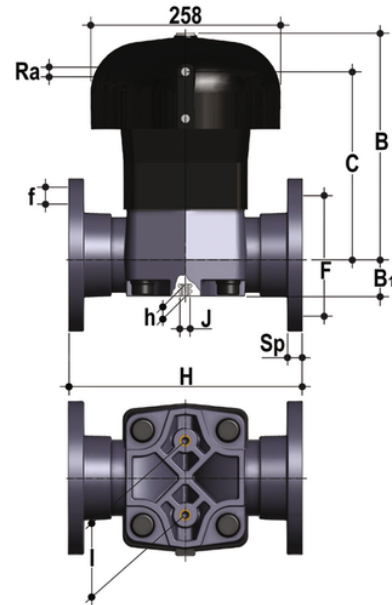

VMOM/CP NO – pneumatically actuated diaphragm valve DN 80:100

Pneumatically actuated diaphragm valve with DIN 2501 - EN 1092 flanged monolithic body. Face to face accordign to EN 558-1, Normally Open.

EPDM

Κωδικός Προϊόντος

VMOMNO090P

VMOMNO110P