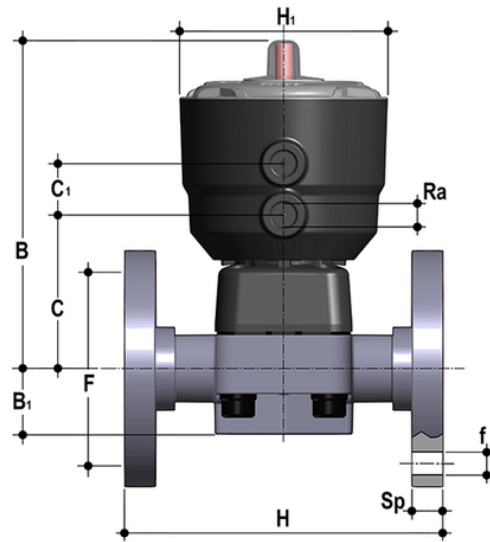

DKOC/CP NC – pneumatically actuated 2-way diaphragm valve PN 10 DN 15:65

Pneumatically actuated diaphragm valve with flanged monolithic body, drilled PN10/16. Face to face according to EN 558-1. Normally Closed function.

DKOCNC063F

DKOC/CP NC – pneumatically actuated 2-way diaphragm valve PN 10 DN 15:65

Κωδικός Προϊόντος

DKOCNC075F

PTFE

Κωδικός Προϊόντος

DKOCNC020P

DKOCNC025P