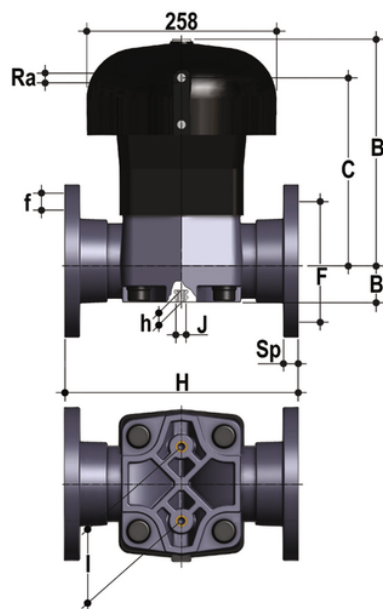

# VMOM/CP DA – pneumatically actuated diaphragm valve DN 80:100

Pneumatically actuated diaphragm valve with DIN 2501 – EN 1092 flanged monolithic body. Face to face accordign to EN 558-1, Double acting.

## EPDM

Κωδικός Προϊόντος	tooltiplmage
VMOMDA090E	-
VMOMDA110E	-