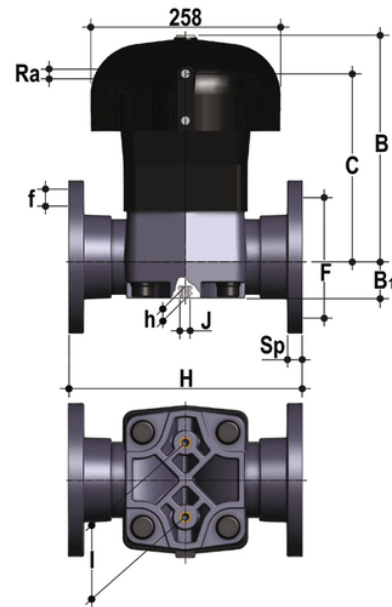

# VMOM/CP DA – pneumatically actuated diaphragm valve DN 80:100

Pneumatically actuated diaphragm valve with DIN 2501 – EN 1092 flanged monolithic body. Face to face according to EN 558-1, Double acting.