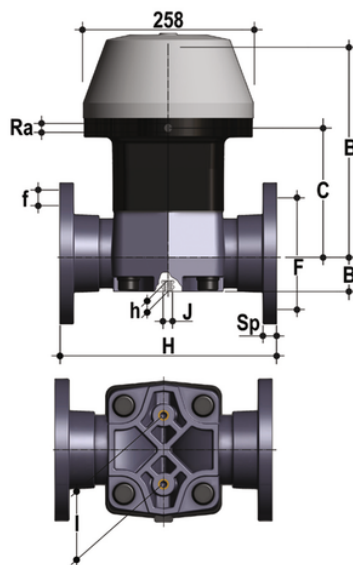

VMOAM/CP NC – pneumatically actuated diaphragm valve DN 80:100

Pneumatically actuated diaphragm valve with ANSI B16.5 cl. 150 #FF flanged monolithic body, Normally Closed.

EPDM

Κωδικός Προϊόντος	tooliplmage
VMOAMNC300E	-
VMOAMNC400E	-