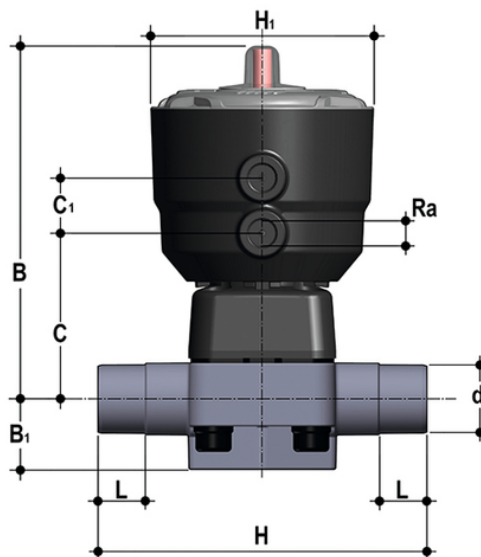

# DKDC/CP NO – pneumatically actuated 2-way diaphragm valve PN 10 DN 15:65

Pneumatically actuated diaphragm valve with male ends for solvent welding, metric series. Normally Open function.

# DKDC/CP NO – pneumatically actuated 2-way diaphragm valve PN 10 DN 15:65