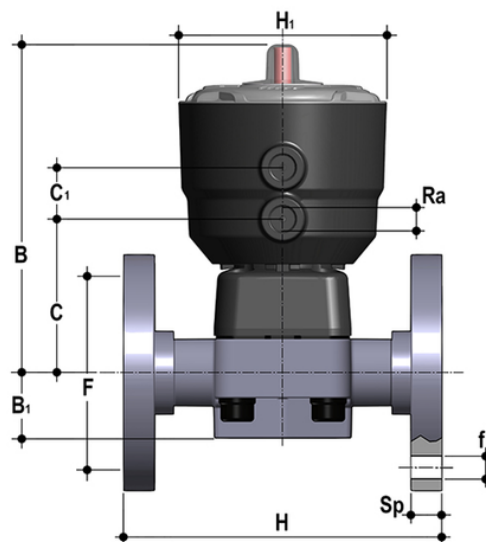

DKOV/CP NO – pneumatically actuated 2-way diaphragm valve PN 10 DN 15:65

Pneumatically actuated diaphragm valve with flanged monolithic body, drilled PN10/16. Face to face according to EN 558-1. Normally Open function.

DKOV/CP NO – pneumatically actuated 2-way diaphragm valve PN 10 DN 15:65

Κωδικός Προϊόντος	tooltiplmage
DKOVNO075F	-

PTFE

Κωδικός Προϊόντος	tooltiplmage
DKOVNO020P	-
DKOVNO025P	-
DKOVNO032P	-
DKOVNO040P	-
DKOVNO050P	-
DKOVNO063P	-
DKOVNO075P	-