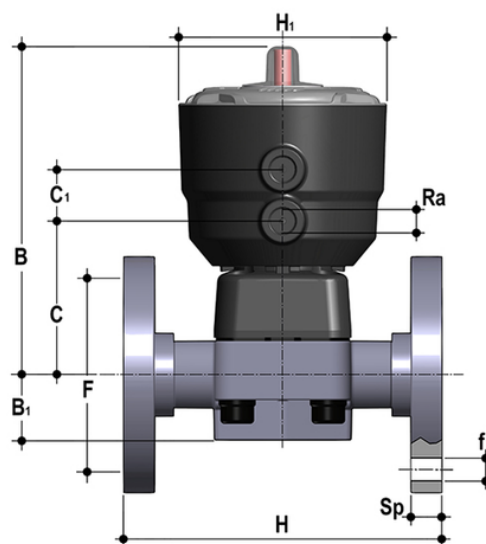

DKOV/CP NO – pneumatically actuated 2-way diaphragm valve PN 10 DN 15:65

Pneumatically actuated diaphragm valve with flanged monolithic body, drilled PN10/16. Face to face according to EN 558-1. Normally Open function.

DKOVNO063F

DKOV/CP NO – pneumatically actuated 2-way diaphragm valve PN 10 DN 15:65

Κωδικός Προϊόντος

DKOVNO075F

PTFE

Κωδικός Προϊόντος

DKOVNO020P

DKOVNO025P