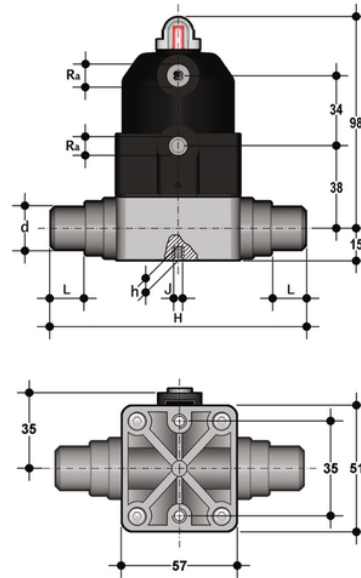

# CMDC/CP NC – pneumatically actuated compact diaphragm valve DN 12:15

Pneumatically actuated diaphragm valve with metric plain spigot ends for solvent welding, Normally Closed.

## EPDM

| Κωδικός Προϊόντος | tooltiplmage |
|-------------------|--------------|
| CMDNC020E         | -            |