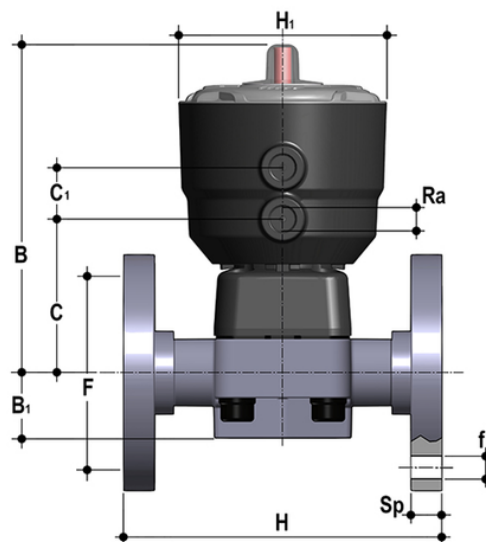

DKOC/CP NO – pneumatically actuated 2-way diaphragm valve PN 10 DN 15:65

Pneumatically actuated diaphragm valve with flanged monolithic body, drilled PN10/16. Face to face according to EN 558-1. Normally Open function.

DKOC/CP NO – pneumatically actuated 2-way diaphragm valve PN 10 DN 15:65

Κωδικός Προϊόντος	tooltiplmage
DKOCNO075F	-

PTFE

Κωδικός Προϊόντος	tooltiplmage
DKOCNO020P	-
DKOCNO025P	-
DKOCNO032P	-
DKOCNO040P	-
DKOCNO050P	-
DKOCNO063P	-
DKOCNO075P	-