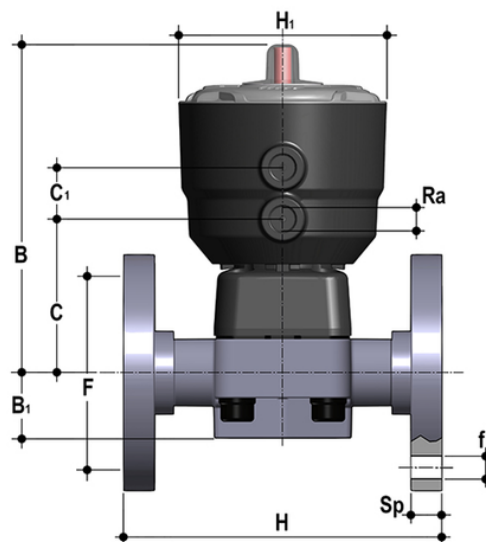

DKOC/CP NO – pneumatically actuated 2-way diaphragm valve PN 10 DN 15:65

Pneumatically actuated diaphragm valve with flanged monolithic body, drilled PN10/16. Face to face according to EN 558-1. Normally Open function.

DKOCNO063F

DKOC/CP NO – pneumatically actuated 2-way diaphragm valve PN 10 DN 15:65

Κωδικός Προϊόντος

DKOCNO075F

PTFE

Κωδικός Προϊόντος

DKOCNO020P

DKOCNO025P