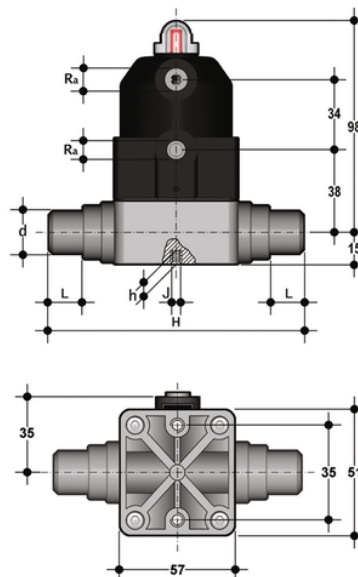

CMDC/CP NO – pneumatically actuated compact diaphragm valve DN 12:15

Pneumatically actuated diaphragm valve with metric plain spigot ends for solvent welding, Normally Open.

EPDM

Κωδικός Προϊόντος	tooltiplmage
CMDCNO020E	-