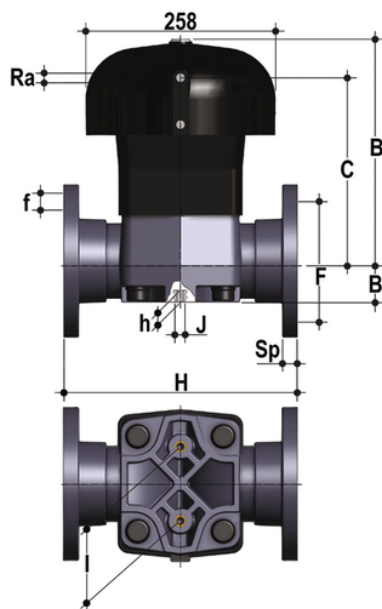

VMOAM/CP NO – pneumatically actuated diaphragm valve DN 80:100

Pneumatically actuated diaphragm valve with ANSI B16.5 cl. 150 #FF flanged monolithic body, Normally Open.

EPDM

Κωδικός Προϊόντος	tooliplmage
VMOAMNO300E	-
VMOAMNO400E	-