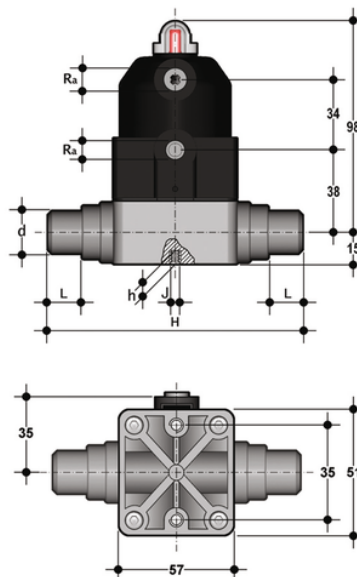

CMDC/CP DA - pneumatically actuated compact diaphragm valve DN 12:15

Pneumatically actuated diaphragm valve with metric plain spigot ends for solvent welding, Double Acting.

EPDM

Κωδικός Προϊόντος	tooltiplmage
CMDCDA020E	-