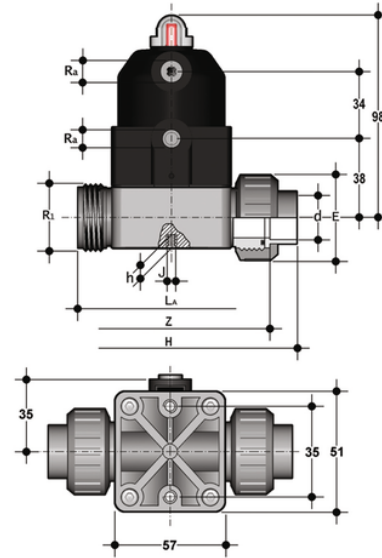

CMUIC/CP NC – pneumatically actuated compact diaphragm valve DN 12:15

Pneumatically actuated diaphragm valve with unionised metric plain socket ends for solvent welding, Normally Closed.

EPDM

Κωδικός Προϊόντος