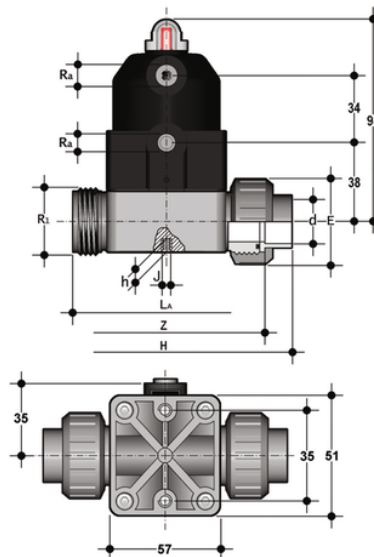

# CMUIC/CP NC - pneumatically actuated compact diaphragm valve DN 12:15

Pneumatically actuated diaphragm valve with unionised metric plain socket ends for solvent welding, Normally Closed.