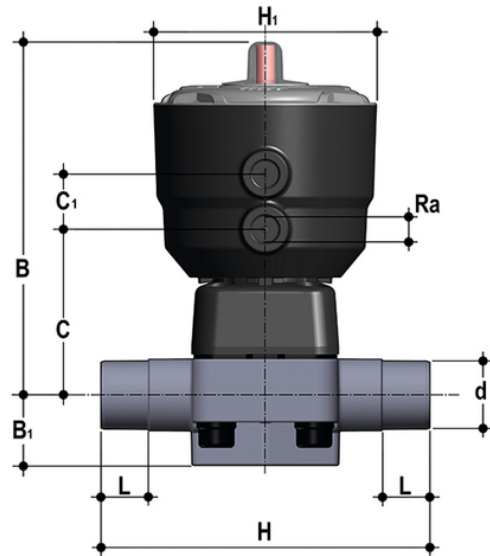

DKDC/CP DA – pneumatically actuated 2-way diaphragm valve PN 10 DN 15:65

Pneumatically actuated diaphragm valve with male ends for solvent welding, metric series. Double-Acting function.

EPDM

Κωδικός Προϊόντος

DKDC/CP DA – pneumatically actuated 2-way diaphragm valve PN 10 DN 15:65

PTFE

Κωδικός προϊόντος
DKDCDA020P
DKDCDA025P
DKDCDA032P
DKDCDA040P
DKDCDA050P
DKDCDA063P
DKDCDA075P