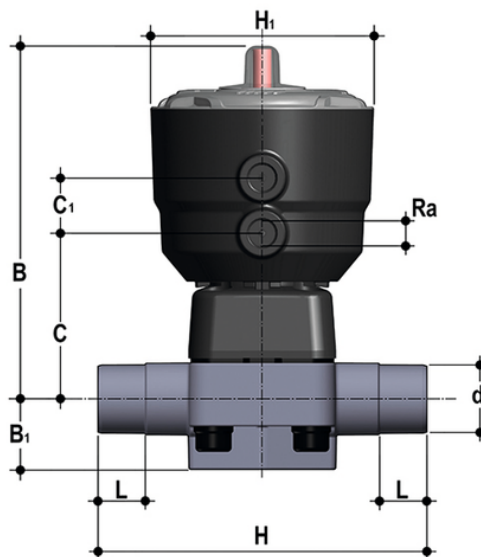

# DKDC/CP DA - pneumatically actuated 2-way diaphragm valve PN 10 DN 15:65

Pneumatically actuated diaphragm valve with male ends for solvent welding, metric series. Double-Acting function.

## EPDM

Κωδικός Προϊόντος	tooltplimage
DKDCDA020E	-
DKDCDA025E	-
DKDCDA032E	-
DKDCDA040E	-
DKDCDA050E	-
DKDCDA063E	-
DKDCDA075E	-

# DKDC/CP DA – pneumatically actuated 2-way diaphragm valve PN 10 DN 15:65