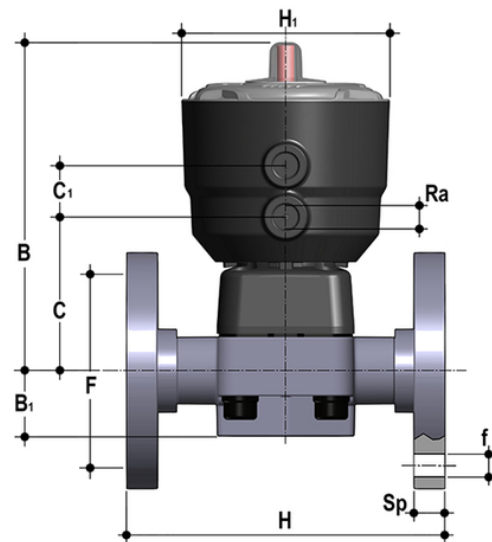

DKOV/CP DA – pneumatically actuated 2-way diaphragm valve PN 10 DN 15:65

Pneumatically actuated diaphragm valve with flanged monolithic body, drilled PN10/16. Face to face according to EN 558-1. Double-Acting function.

DKOVDA063F

DKOV/CP DA – pneumatically actuated 2-way diaphragm valve PN 10 DN 15:65

Κωδικός Προϊόντος

DKOVDA075F

PTFE

Κωδικός Προϊόντος

DKOVDA020P

DKOVDA025P