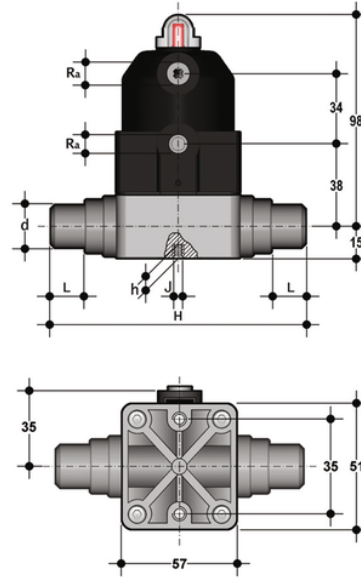

CMDV/CP NC - pneumatically actuated compact diaphragm valve DN 12:15

Pneumatically actuated compact diaphragm valve with metric plain spigot ends for solvent welding, Normally Closed.

EPDM

| Κωδικός Προϊόντος | tooltiplmage |
|-------------------|--------------|
| CMDVNC020E | - |