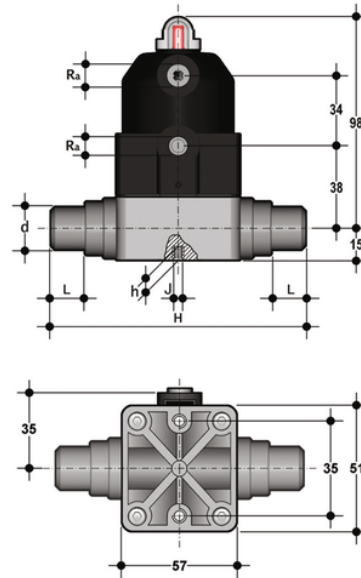

CMDV/CP NC - pneumatically actuated compact diaphragm valve DN 12:15

Pneumatically actuated compact diaphragm valve with metric plain spigot ends for solvent welding, Normally Closed.

EPDM

Κωδικός Προϊόντος