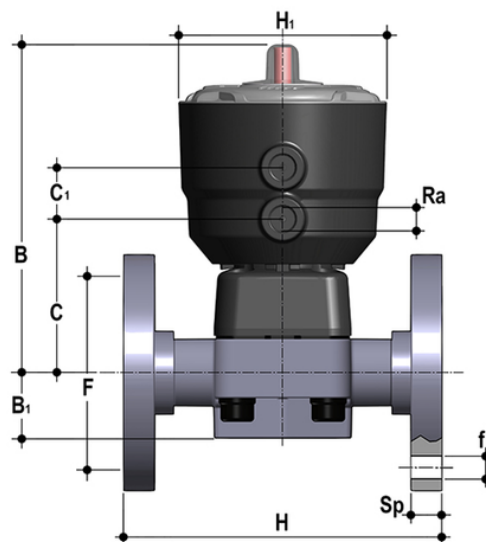

DKOC/CP DA – pneumatically actuated 2-way diaphragm valve PN 10 DN 15:65

Pneumatically actuated diaphragm valve with flanged monolithic body, drilled PN10/16. Face to face according to EN 558-1. Double-Acting function.

DKOCDA063F

DKOC/CP DA – pneumatically actuated 2-way diaphragm valve PN 10 DN 15:65

Κωδικός Προϊόντος

DKOCDA075F

PTFE

Κωδικός Προϊόντος

DKOCDA020P

DKOCDA025P