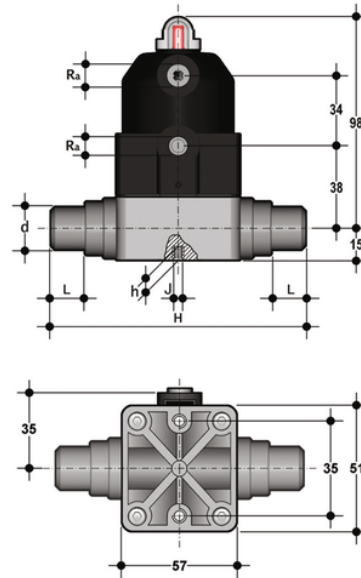

CMDV/CP DA - pneumatically actuated compact diaphragm valve DN 12:15

Pneumatically actuated compact diaphragm valve with metric plain spigot ends for solvent welding, Double acting.

EPDM

Κωδικός Προϊόντος	tooltiplmage
CMDVDA020E	-