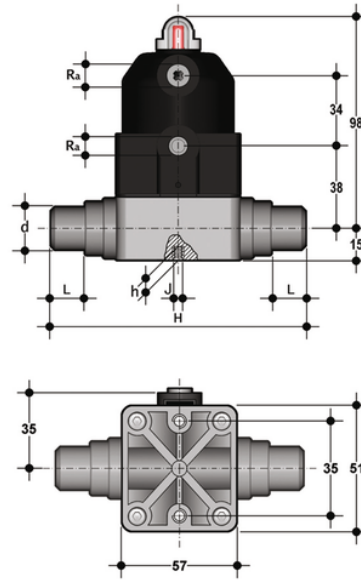

CMDV/CP DA - pneumatically actuated compact diaphragm valve DN 12:15

Pneumatically actuated compact diaphragm valve with metric plain spigot ends for solvent welding, Double acting.

EPDM

Κωδικός Προϊόντος