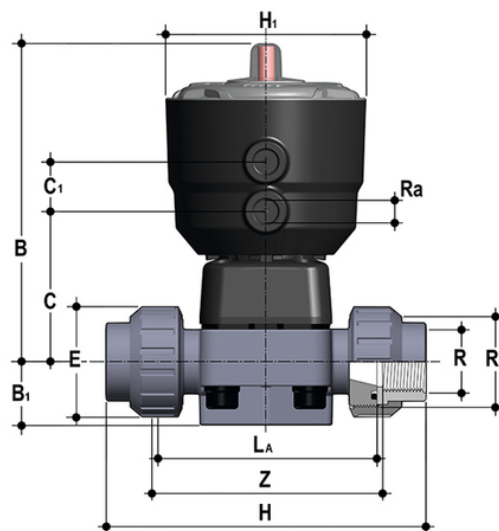

DKUFV/CP NC – pneumatically actuated 2-way diaphragm valve PN 10 DN 15:65

Pneumatically actuated diaphragm valve with BSP threaded female union ends. Normally Closed function.

EPDM

Κωδικός Προϊόντος

DKUFVNC200E

DKUFVNC034F

DKUFVNC100F

DKUFVNC114F

DKUFVNC112F

DKUFVNC200F

PTFE

DKUFV/CP NC – pneumatically actuated 2-way diaphragm valve PN 10 DN 15:65

Κωδικός Προϊόντος