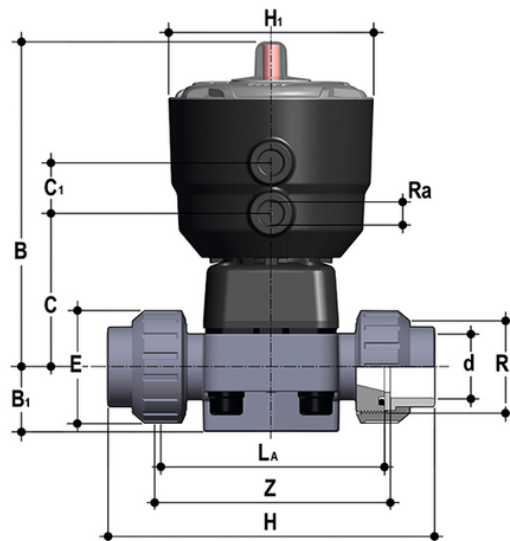

# DKUIC/CP NC - pneumatically actuated 2-way diaphragm valve PN 10 DN 15:65

Pneumatically actuated diaphragm valve with female union ends for solvent welding, metric series. Normally Closed function.

# DKUIC/CP NC – pneumatically actuated 2-way diaphragm valve PN 10 DN 15:65

Κωδικός Προϊόντος	tooltipImage
DKUICNC020P	-
DKUICNC025P	-
DKUICNC032P	-
DKUICNC040P	-
DKUICNC050P	-
DKUICNC063P	-