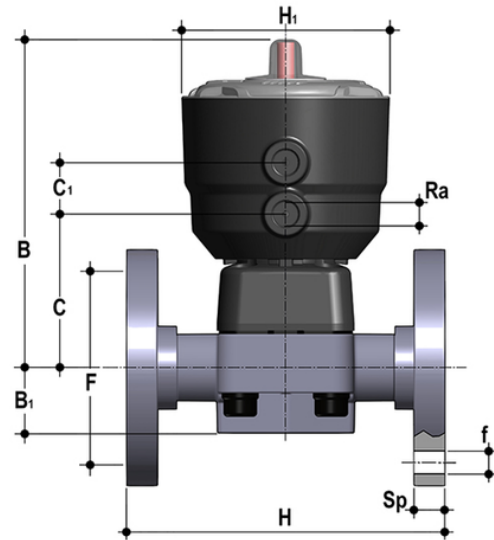

DKOAV/CP NC – pneumatically actuated 2-way diaphragm valve PN 10 DN 15:65

Pneumatically actuated diaphragm valve with flanged monolithic body, drilled ANSI B16.5 cl. 150 #FF. Normally Closed function.

EPDM

DKOAVNC212F

DKOAV/CP NC – pneumatically actuated 2-way diaphragm valve PN 10 DN 15:65

PTFE

Κωδικός προϊόντος
DKOAVNC012P
DKOAVNC034P
DKOAVNC100P
DKOAVNC114P
DKOAVNC112P
DKOAVNC200P
DKOAVNC212P