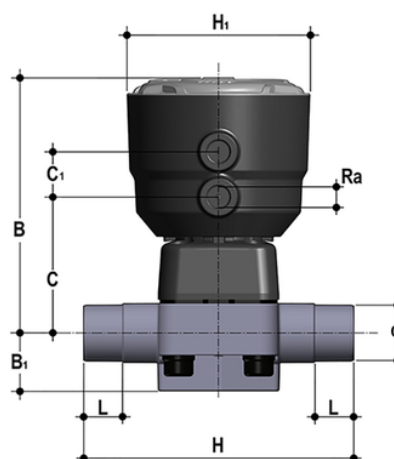

DKBDV/CP NC – pneumatically actuated 2-way diaphragm valve PN6 for basic applications DN 15:65

Pneumatically actuated diaphragm valve with male ends, metric series Normally Closed function.

Κωδικός προϊόντος

DKBDVNC020E

DKBDVNC025E

DKBDVNC032E

DKBDVNC040E

DKBDVNC050E

DKBDVNC063E

DKBDVNC075E