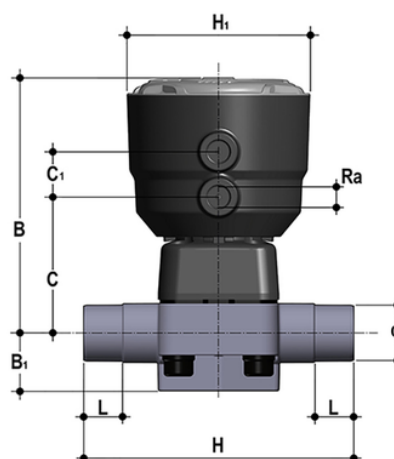

DKBDV/CP NC – pneumatically actuated 2-way diaphragm valve PN6 for basic applications DN 15:65

Pneumatically actuated diaphragm valve with male ends, metric series Normally Closed function.

Κωδικός προϊόντος	tooltiplmage
DKBDVNC020E	-
DKBDVNC025E	-
DKBDVNC032E	-
DKBDVNC040E	-
DKBDVNC050E	-
DKBDVNC063E	-
DKBDVNC075E	-