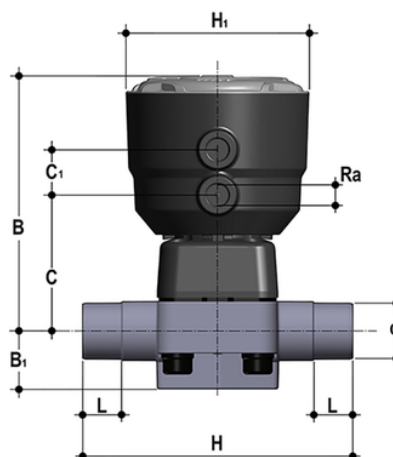

# DKBDC/CP NC - pneumatically actuated 2-way diaphragm valve PN6 for basic applications DN 15:65

Pneumatically actuated diaphragm valve with male ends for solvent welding, metric series. Normally Closed function.

## Κωδικός προϊόντος

DKBDCNC020E

DKBDCNC025E

DKBDCNC032E

DKBDCNC040E

DKBDCNC050E

DKBDCNC063E

DKBDCNC075E