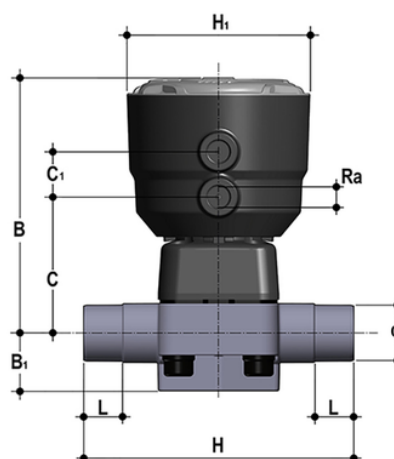

DKBDC/CP NC - pneumatically actuated 2-way diaphragm valve PN6 for basic applications DN 15:65

Pneumatically actuated diaphragm valve with male ends for solvent welding, metric series. Normally Closed function.

Κωδικός προϊόντος	tooltplimage
DKBDCNC020E	-
DKBDCNC025E	-
DKBDCNC032E	-
DKBDCNC040E	-
DKBDCNC050E	-
DKBDCNC063E	-
DKBDCNC075E	-