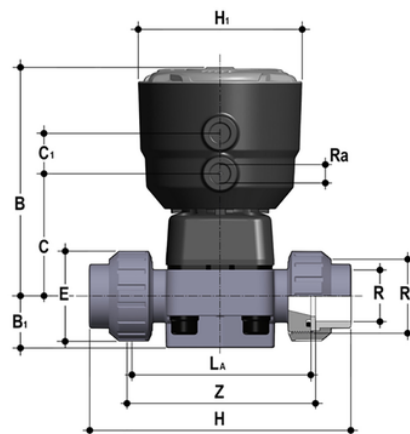

# DKBUIV/CP NC - pneumatically actuated 2-way diaphragm valve PN6 for basic applications DN 15:65

Pneumatically actuated diaphragm valve with female union ends, metric series. Normally Closed function.

Κωδικός προϊόντος	tooltplmage
DKBUIVNC020E	-
DKBUIVNC025E	-
DKBUIVNC032E	-
DKBUIVNC040E	-
DKBUIVNC050E	-
DKBUIVNC063E	-