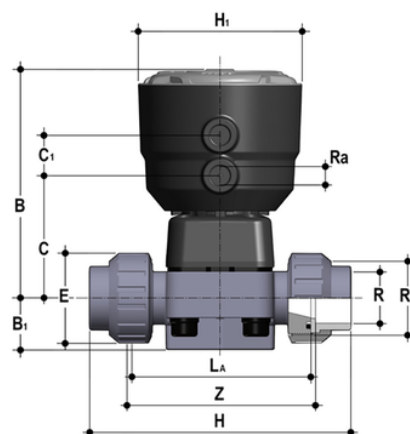

DKBUIC/CP NC – pneumatically actuated 2-way diaphragm valve PN6 for basic applications DN 15:65

Pneumatically actuated diaphragm valve with female union ends for solvent welding, metric series Normally Closed function.

Κωδικός προϊόντος

DKBUICNC020E

DKBUICNC025E

DKBUICNC032E

DKBUICNC040E

DKBUICNC050E

DKBUICNC063E