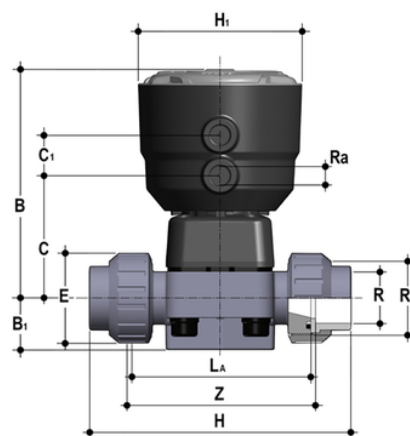

DKBUIC/CP NC – pneumatically actuated 2-way diaphragm valve PN6 for basic applications DN 15:65

Pneumatically actuated diaphragm valve with female union ends for solvent welding, metric series Normally Closed function.

Κωδικός προϊόντος	tooltplmge
DKBUICNC020E	-
DKBUICNC025E	-
DKBUICNC032E	-
DKBUICNC040E	-
DKBUICNC050E	-
DKBUICNC063E	-