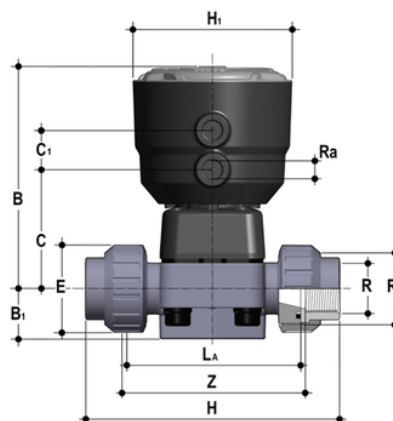

DKBUFV/CP NC – pneumatically actuated 2-way diaphragm valve PN6 for basic applications DN 15:65

Pneumatically actuated diaphragm valve with BSP threaded female union ends. Normally Closed function.

Κωδικός προϊόντος	tooltplmge
DKBUFVNC012E	-
DKBUFVNC034E	-
DKBUFVNC100E	-
DKBUFVNC112E	-
DKBUFVNC114E	-
DKBUFVNC200E	-