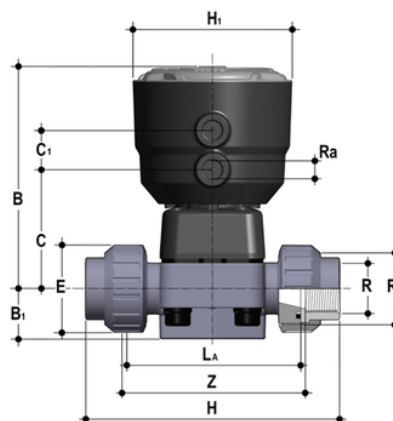

DKBUFV/CP NC – pneumatically actuated 2-way diaphragm valve PN6 for basic applications DN 15:65

Pneumatically actuated diaphragm valve with BSP threaded female union ends. Normally Closed function.

Κωδικός προϊόντος

DKBUFVNC012E

DKBUFVNC034E

DKBUFVNC100E

DKBUFVNC112E

DKBUFVNC114E

DKBUFVNC200E