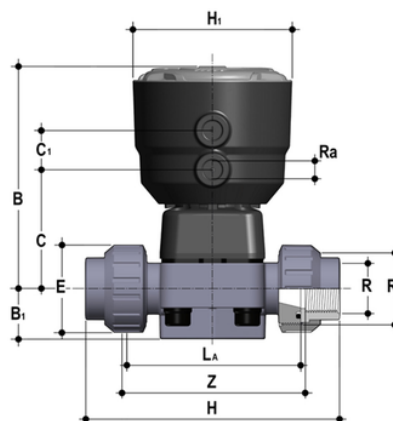

# DKBUFC/CP NC - pneumatically actuated 2-way diaphragm valve PN6 for basic applications DN 15:65

Pneumatically actuated diaphragm valve with BSP threaded female union ends. Normally Closed function.

Κωδικός προϊόντος	tooltiplmage
DKBUFCNC012E	-
DKBUFCNC034E	-
DKBUFCNC100E	-
DKBUFCNC112E	-
DKBUFCNC114E	-
DKBUFCNC200E	-