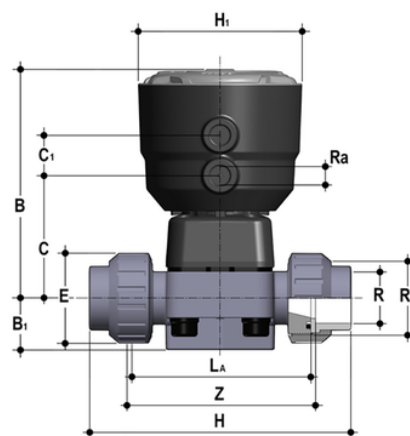

DKBUAV/CP NC - pneumatically actuated 2-way diaphragm valve PN6 for basic applications DN 15:65

Pneumatically actuated diaphragm valve with female union ends for solvent welding, ASTM series Normally Closed function.

Κωδικός Προϊόντος	tooltplmage
DKBUAVNC012E	-
DKBUAVNC034E	-
DKBUAVNC100E	-
DKBUAVNC112E	-
DKBUAVNC114E	-
DKBUAVNC200E	-