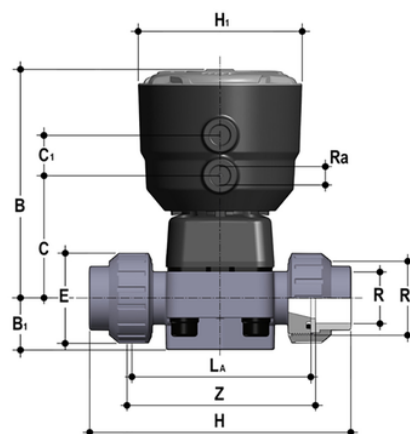

DKBUAC/CP NC - pneumatically actuated 2-way diaphragm valve PN6 for basic applications DN 15:65

Pneumatically actuated diaphragm valve with female union ends for solvent welding, ASTM series Normally Closed function.

Κωδικός προϊόντος

DKBUACNC012E

DKBUACNC034E

DKBUACNC100E

DKBUACNC112E

DKBUACNC114E

DKBUACNC200E