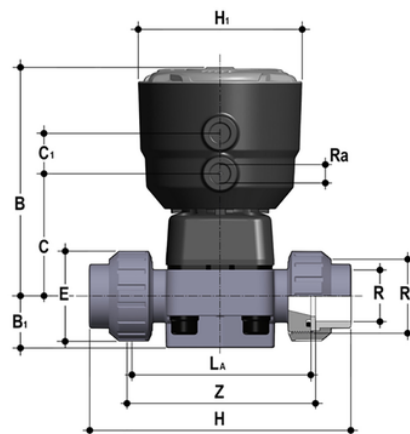

# DKBULV/CP NC - pneumatically actuated 2-way diaphragm valve PN6 for basic applications DN 15:65

Pneumatically actuated diaphragm valve with female union ends for solvent welding, BS series Normally Closed function.

Κωδικός Προϊόντος	tooltplmage
DKBULVNC012E	-
DKBULVNC034E	-
DKBULVNC100E	-
DKBULVNC112E	-
DKBULVNC114E	-
DKBULVNC200E	-