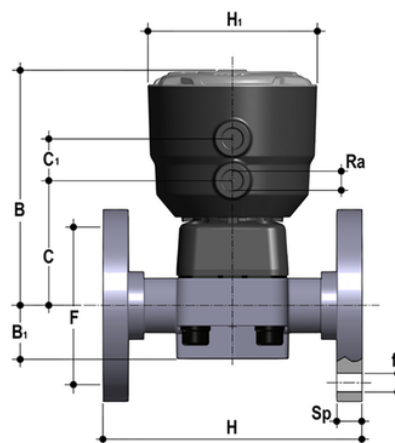

# DKBOC/CP NC – pneumatically actuated 2-way diaphragm valve PN6 for basic applications DN 15:65

Pneumatically actuated diaphragm valve with flanged monolithic body, drilled PN10/16. Face to face according to EN 558-1. Normally Closed function.

Κωδικός προϊόντος	tooltplmage
DKBOCNC020E	-
DKBOCNC025E	-
DKBOCNC032E	-
DKBOCNC040E	-
DKBOCNC050E	-
DKBOCNC063E	-
DKBOCNC075E	-