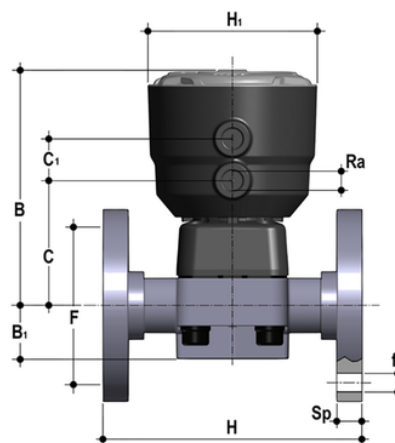

# DKBOC/CP NC – pneumatically actuated 2-way diaphragm valve PN6 for basic applications DN 15:65

Pneumatically actuated diaphragm valve with flanged monolithic body, drilled PN10/16. Face to face according to EN 558-1. Normally Closed function.

## Κωδικός προϊόντος

DKBOCNC020E

DKBOCNC025E

DKBOCNC032E

DKBOCNC040E

DKBOCNC050E

DKBOCNC063E

DKBOCNC075E