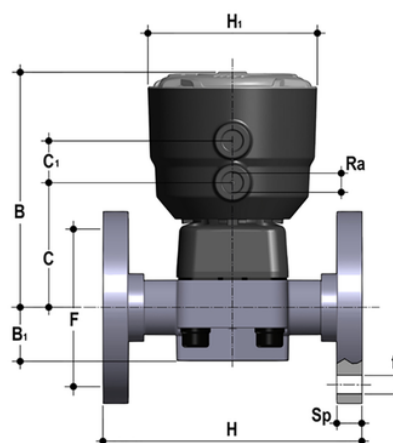

# DKBOV/CP NC - pneumatically actuated 2-way diaphragm valve PN6 for basic applications DN 15:65

Pneumatically actuated diaphragm valve with flanged monolithic body, drilled PN10/16. Face to face according to EN 558-1. Normally Closed function.

## Κωδικός προϊόντος

DKBOVNC020E

DKBOVNC025E

DKBOVNC032E

DKBOVNC040E

DKBOVNC050E

DKBOVNC063E

DKBOVNC075E