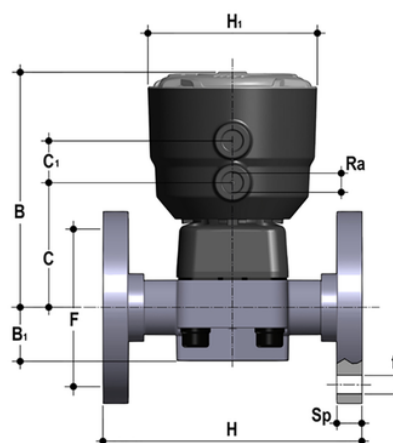

DKBOV/CP NC - pneumatically actuated 2-way diaphragm valve PN6 for basic applications DN 15:65

Pneumatically actuated diaphragm valve with flanged monolithic body, drilled PN10/16. Face to face according to EN 558-1. Normally Closed function.

Κωδικός προϊόντος	tooltplmage
DKBOVNC020E	-
DKBOVNC025E	-
DKBOVNC032E	-
DKBOVNC040E	-
DKBOVNC050E	-
DKBOVNC063E	-
DKBOVNC075E	-