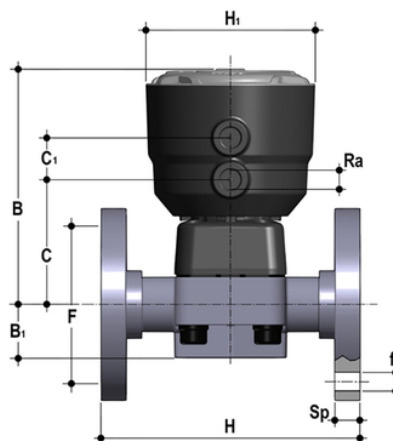

# DKBOAC/CP NC - pneumatically actuated 2-way diaphragm valve PN6 for basic applications DN 15:65

Pneumatically actuated diaphragm valve with flanged monolithic body, drilled ANSI B16.5 cl. 150 #FF. Normally Closed function.

Κωδικός προϊόντος	tooltiplmage
DKBOACNC012E	-
DKBOACNC034E	-
DKBOACNC100E	-
DKBOACNC112E	-
DKBOACNC114E	-
DKBOACNC200E	-
DKBOACNC212E	-