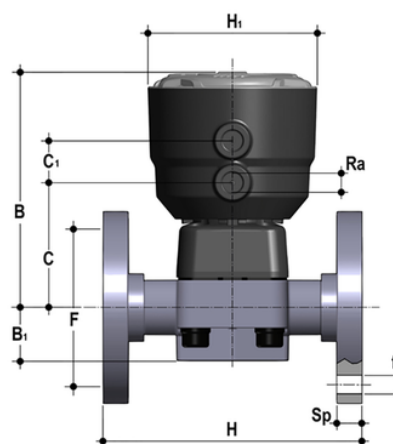

# DKBOAC/CP NC - pneumatically actuated 2-way diaphragm valve PN6 for basic applications DN 15:65

Pneumatically actuated diaphragm valve with flanged monolithic body, drilled ANSI B16.5 cl. 150 #FF. Normally Closed function.

## Κωδικός προϊόντος

DKBOACNC012E

DKBOACNC034E

DKBOACNC100E

DKBOACNC112E

DKBOACNC114E

DKBOACNC200E

DKBOACNC212E