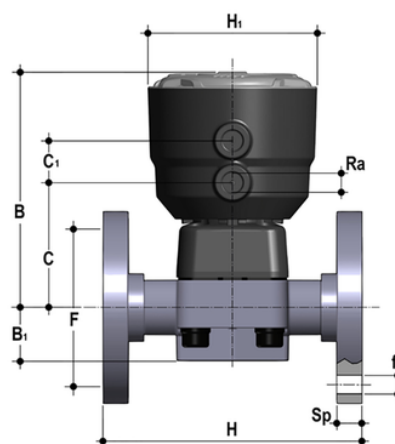

DKBOAV/CP NC – pneumatically actuated 2-way diaphragm valve PN6 for basic applications DN 15:65

Pneumatically actuated diaphragm valve with flanged monolithic body, drilled ANSI B16.5 cl. 150 #FF. Normally Closed function.

Κωδικός προϊόντος

DKBOAVNC012E

DKBOAVNC034E

DKBOAVNC100E

DKBOAVNC112E

DKBOAVNC114E

DKBOAVNC200E

DKBOAVNC212E