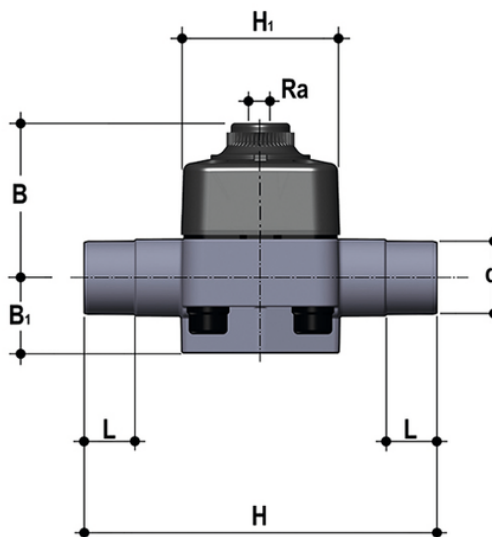

# DKDDV/CP NO – pneumatically actuated 2-way diaphragm valve PN6 for basic applications DN 15:65

Pneumatically actuated diaphragm valve with metric spigot ends for solvent welding, Normally Open, Direct Acting.