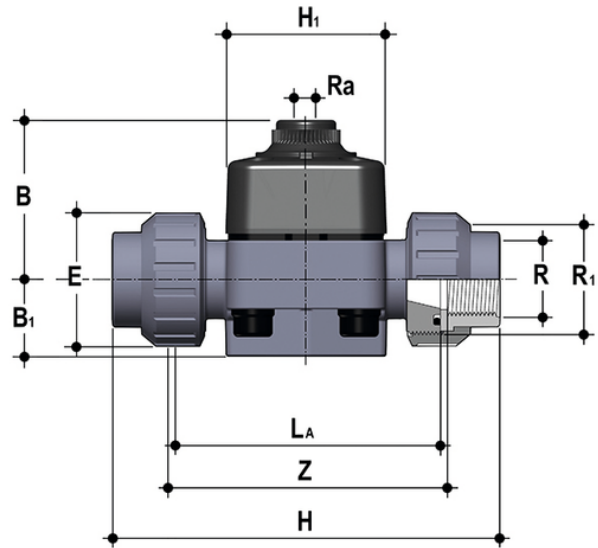

DKDUFV/CP NO – direct action pneumatically actuated diaphragm valve DN 15:65

Pneumatically actuated diaphragm valve with BSP threaded female union ends, Normally Open, Direct Acting.

Κωδικός Προϊόντος	tooltiplmage
DKDUFVNO012E	-
DKDUFVNO034E	-
DKDUFVNO100E	-
DKDUFVNO112E	-
DKDUFVNO114E	-
DKDUFVNO200E	-