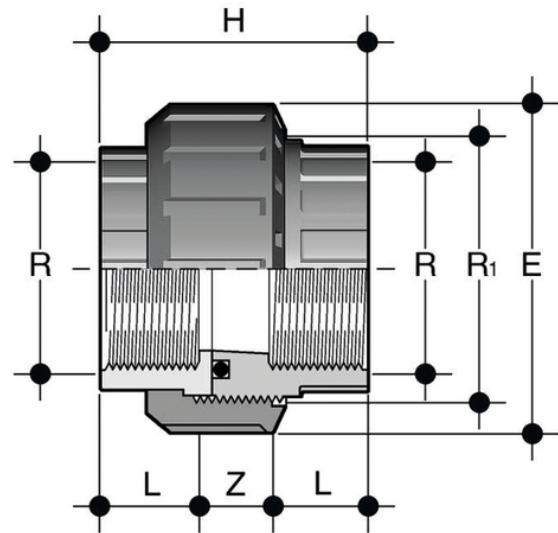

# BFV

Union with BSP threaded female ends, O-Ring in EPDM or FKM

Κωδικός Προϊόντος	tooltiImage	R	R[5:1]	PN	E	H	L	Z	g
BFV038E	-	3/8"	3/4"	16	33	40	11.4	17.2	22
BFV012E	-	1/2"	1"	16	41	46	15	16	35
BFV034E	-	3/4"	1"1/4	16	50	51	16.3	18.4	65
BFV100E	-	1"	1"1/2	16	58	57	19,10	18.8	85
BFV114E	-	1"1/4	2"	16	72	65	21.4	22.2	145
BFV112E	-	1"1/2	2"1/4	16	79	65	21.4	22.2	180
BFV200E	-	2"	2"3/4	16	98	78	25.7	26.6	325