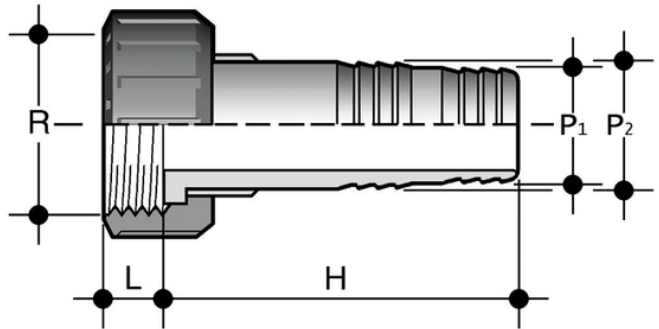

ADV

Hose adaptor with BSP threaded female end (R) and EPDM flat gasket

Κωδικός Προϊόντος	tooltiplmage	R x P[5:1] x P[5:2]	PN	H	L	g
ADV012012014	-	1/2" x 12 x 14	16	56	14	15
ADV034016018	-	3/4" x 16 x 18	16	60	11,5	24
ADV100020022	-	1" x 20 x 22	16	67	11	35
ADV114025027	-	1"1/4 x 25 x 27	16	81	14	55
ADV112030032	-	1"1/2 x 30 x 32	16	97	16	80
ADV200040042	-	2" x 40 x 42	16	104	18	140
ADV200050052	-	2" x 50 x 52	16	111	16	180
ADV214050052	-	2"1/4 x 50 x 52	16	111	17,5	200
ADV234060064	-	2"3/4 x 60 x 64	16	123	20	300