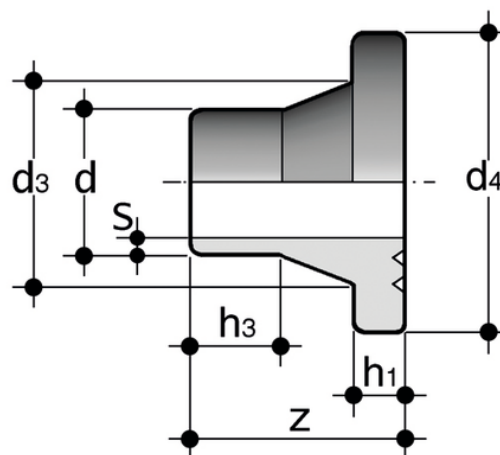

QBM PP-H Ειδικός λαίμος φλάντζας για FE/FK

Chamfered stub flange short spigot for butt welding to be used with FE/FK butterfly valves SDR 11

Κωδικός προϊόντος	tooltiplimage
QBM PP-H special stub flange for FE/FK	-
QBM PP-H special stub flange for FE/FK	-
QBM11FK225	-
QBM11FK250	-
QBM11FK280	-
QBM11FK315	-
QBM11FK355	-
QBM11FK400	-