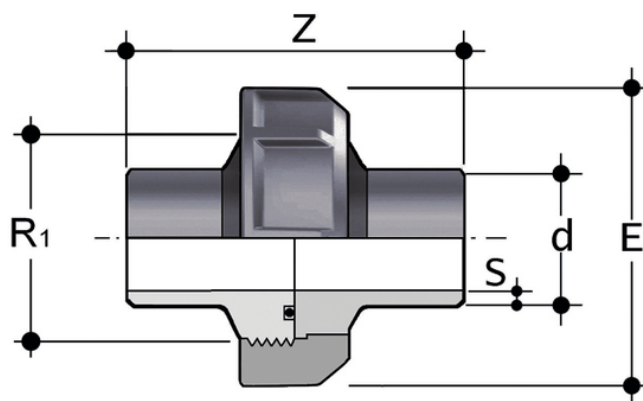

# BBM-C

Short spigot union for butt welding with seal in EPDM or FKM