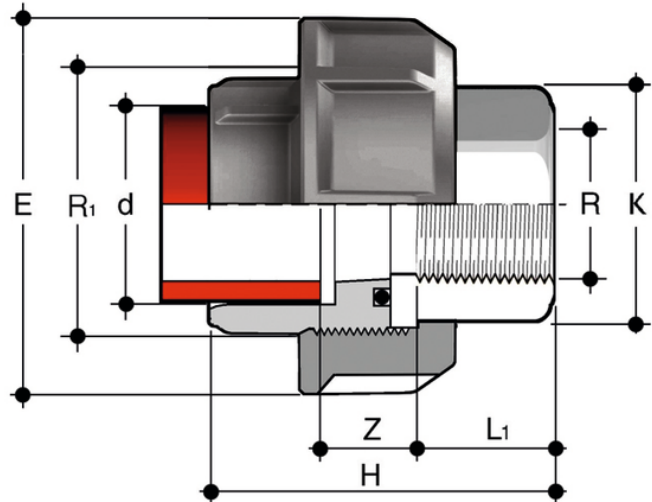

## BIFXM

Adaptor union in PP-H/STAINLESS steel for socket welding (d), BSP (R) threaded A316L STAINLESS steel female end with O-Ring in EPDM or FKM