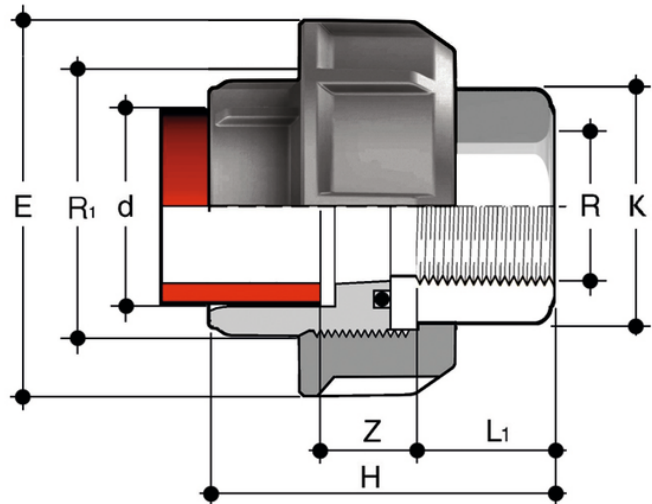

# BIFXM

Adaptor union in PP-H/STAINLESS steel for socket welding (d), BSP (R) threaded A316L STAINLESS steel female end with O-Ring in EPDM or FKM