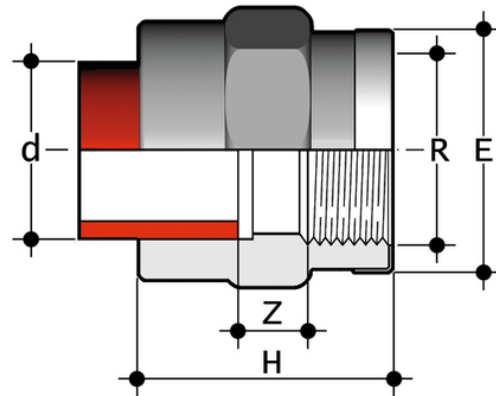

MIMM

End connector for socket welding (d) and with female BSP thread (R), with STAINLESS steel reinforcing ring

Κωδικός Προϊόντος	tooltiplmage	d x R	PN	E	H	Z	g
MIMM020012	-	20 x 1/2"	10	30	39	8	14
MIMM025034	-	25 x 3/4"	10	39	41	8	23
MIMM032100	-	32 x 1"	10	47	45	7	40
MIMM040114	-	40 x 1 1/4"	10	55	50	8	46
MIMM050112	-	50 x 1 1/2"	10	66	55	9	92
MIMM063200	-	63 x 2"	10	83	63	9	150