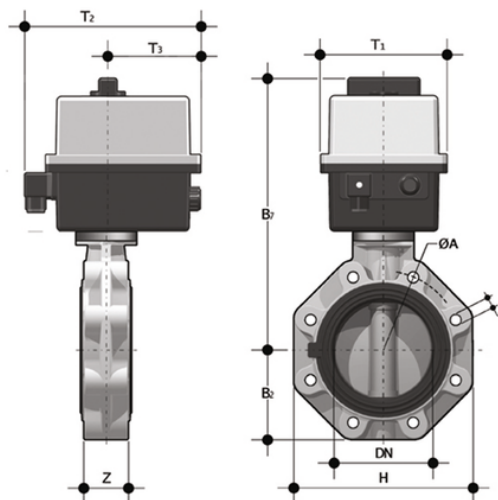

FKOC/CE 90-240V AC LUG ANSI DN 65-100 - electrically actuated butterfly valve

LUG ANSI version butterfly valve with multi-volt electric actuator 90-240 V AC 50-60 Hz

EPDM

Κωδικός προϊόντος	tooliplmage
FKOALCEM212E	-
FKOALCEM300E	-
FKOALCEM400E	-