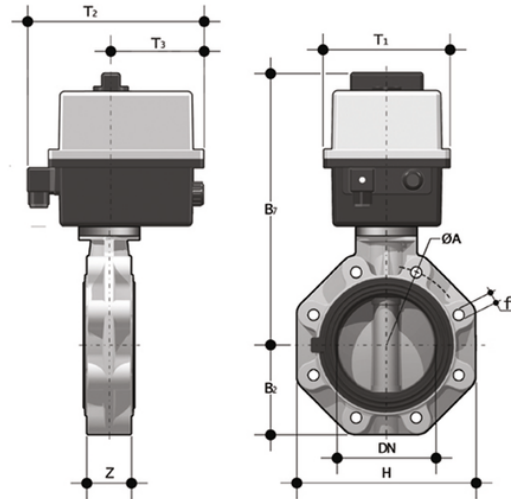

FKOF/CE 90-240V AC LUG ISO-DIN DN 65-100 - electrically actuated butterfly valve

LUG ISO-DIN version butterfly valve with multi-volt electric actuator 90-240 V AC 50-60 Hz

Κωδικός προϊόντος	tooliplmage
FKOLFEM075F	-
FKOLFEM090F	-
FKOLFEM110F	-