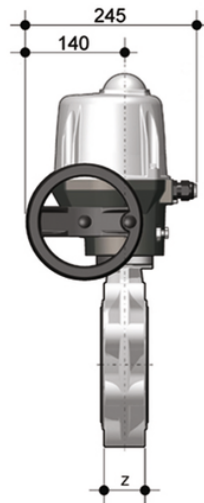

FKOF/CE 90-240V AC LUG ISO-DIN DN 125-200 - electrically actuated butterfly valve

LUG ISO-DIN version butterfly valve with multi-volt electric actuator 90-240 V AC 50-60 Hz

Κωδικός προϊόντος	tooltipImage
FKOLFEM140F	-
FKOLFEM160F	-
FKOLFEM225F	-