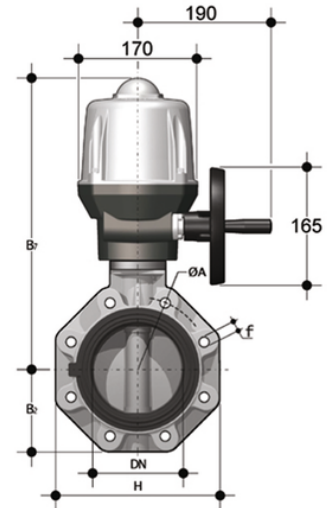

FKOF/CE 90-240V AC LUG ISO-DIN DN 125-200 - electrically actuated butterfly valve

LUG ISO-DIN version butterfly valve with multi-volt electric actuator 90-240 V AC 50-60 Hz

Κωδικός προϊόντος	tooltipImage
FKOLFEM140F	-
FKOLFEM160F	-
FKOLFEM225F	-