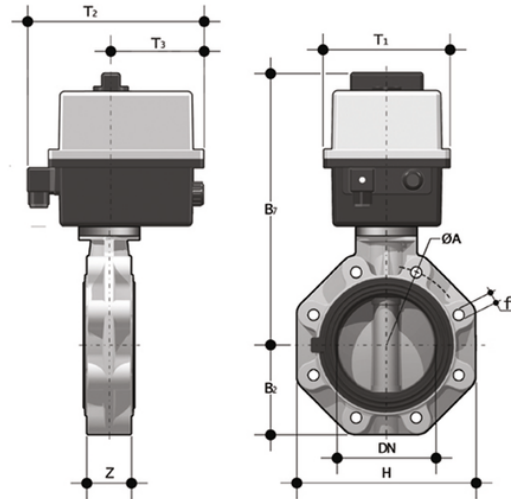

FKOF/CE 24V AC/DC LUG ISO-DIN DN 65-100 - electrically actuated butterfly valve

LUG ISO-DIN version butterfly valve with electric 24 V AC/DC

Κωδικός προϊόντος	tooliplmage
FKOLFEL075F	-
FKOLFEL090F	-
FKOLFEL110F	-