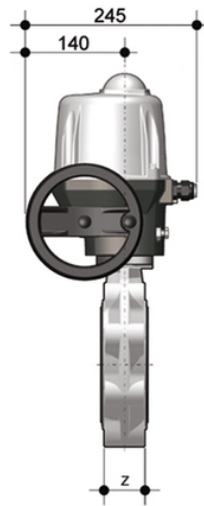

# FKOF/CE 24V AC/DC LUG ISO-DIN DN 125-200 - electrically actuated butterfly valve

LUG ISO-DIN version butterfly valve with electric 24 V AC/DC

Κωδικός προϊόντος	tooltiplmage
FKOLFEL140F	-
FKOLFEL160F	-
FKOLFEL225F	-