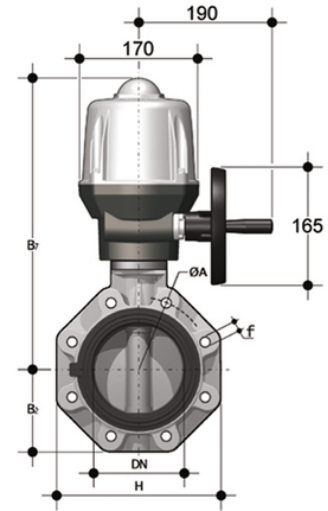

# FKOF/CE 24V AC/DC LUG ISO-DIN DN 125-200 - electrically actuated butterfly valve

LUG ISO-DIN version butterfly valve with electric 24 V AC/DC

Κωδικός προϊόντος	tooltiplmage
FKOLFEL140F	-
FKOLFEL160F	-
FKOLFEL225F	-