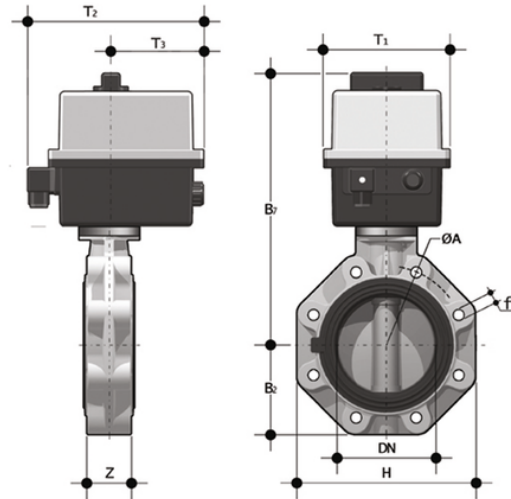

FKOF/CE 90-240V AC LUG ANSI DN 65-100 -electrically actuated butterfly valve

LUG ANSI version butterfly valve with multi-volt electric actuator 90-240 V AC 50-60 Hz

Κωδικός Προϊόντος	tooliplmage
FKOALFEM212F	-
FKOALFEM300F	-
FKOALFEM400F	-