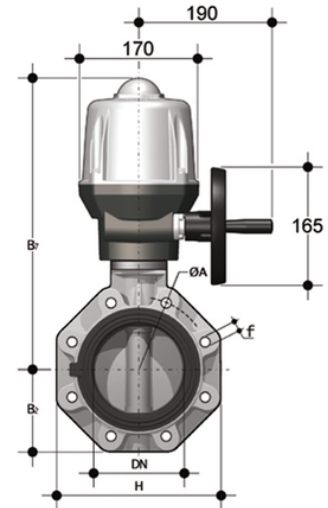

FKOF/CE 90-240V AC LUG ANSI DN 125-200 - electrically actuated butterfly valve

LUG ANSI 150 version butterfly valve with multi-volt electric actuator 90-240 V AC 50-60 Hz

Κωδικός προϊόντος	tooltiplmage
FKOALFEM500F	-
FKOALFEM600F	-
FKOALFEM800F	-