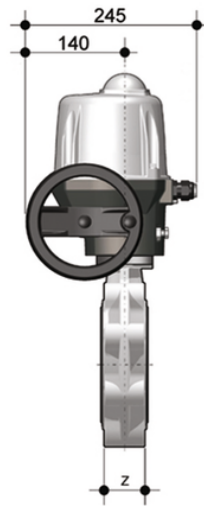

FKOF/CE 90-240V AC LUG ANSI DN 125-200 - electrically actuated butterfly valve

LUG ANSI 150 version butterfly valve with multi-volt electric actuator 90-240 V AC 50-60 Hz

Κωδικός προϊόντος	tooltiplmage
FKOALFEM500F	-
FKOALFEM600F	-
FKOALFEM800F	-