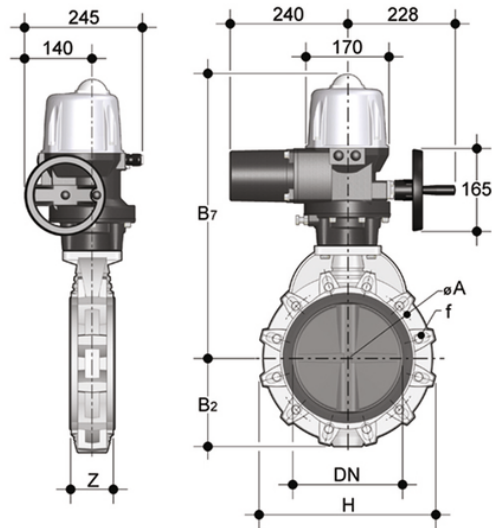

# FKOF/CE 90-240V AC LUG ANSI DN 250-300 - electrically actuated butterfly valve

LUG ANSI 150 version butterfly valve with multi-volt electric actuator 90-240 V AC 50-60 Hz

Κωδικός Προϊόντος	tooltiplmage
FKOALFEA810F	-
FKOALFEA812F	-